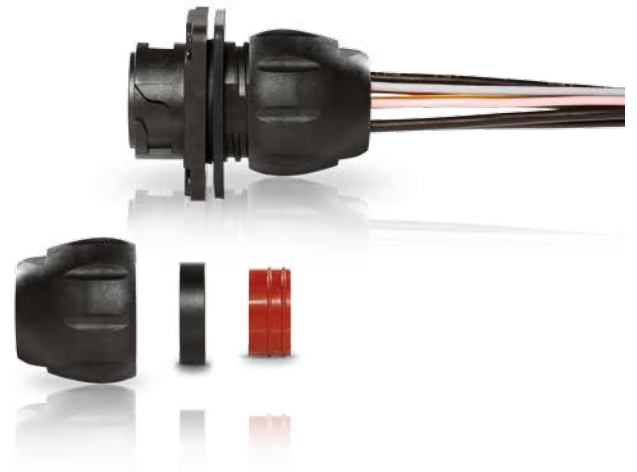

HEC

Series	696
Contacts	12
Degree of protection	IP67

HEC Litz Wire Sealing for 12 Pole Panel Mount Connectors

- Accessory for panel mount connectors of the 696 HEC series
- Set of sealings with pressing screw and ring for litz wire sealing
- Effective protection against humidity at the connection side

Description

Flanschdose mit Massepin

Drawing

Seal for single wires
Thrust ring
Pressing screw

Contacts

12

Ordering-No.

08 3232 000 000